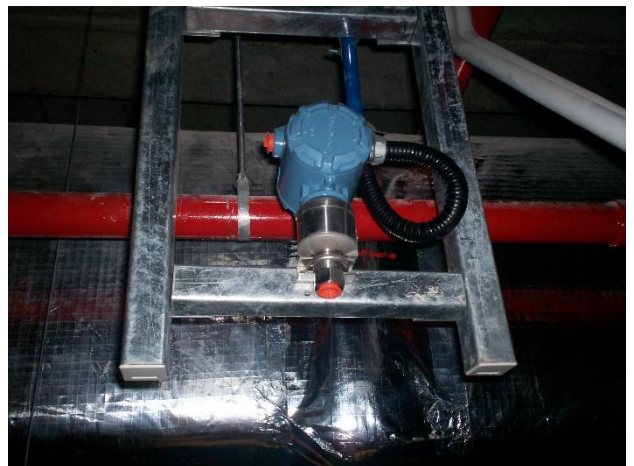

ALLIED PROCESS ENGINEERING SDN BHD

(668274-K)

- Instruments Installation

No 11A & 15, Lorong Mak Mandin 5/3, Kawasan Perindustrian Mak Mandin, 13400 Butterworth,
Penang, Malaysia.

Tel: 604-3108378, 604-3108379 Fax: 604-3108377

<http://www.apesb.com>