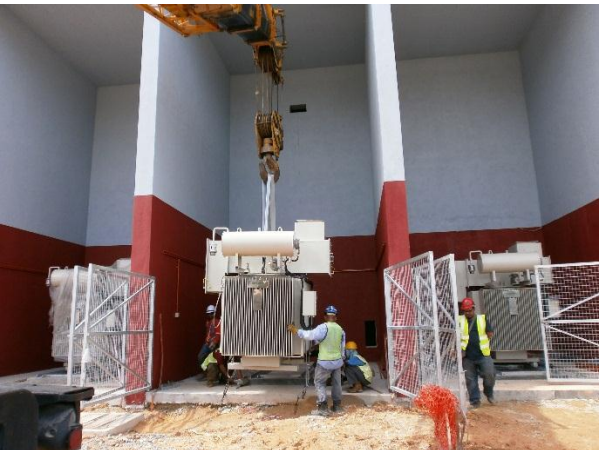

# ALLIED PROCESS ENGINEERING SDN BHD

(668274-K)

- 6.6kV Transformer Installation

No 11A & 15, Lorong Mak Mandin 5/3, Kawasan Perindustrian Mak Mandin, 13400 Butterworth,  
Penang, Malaysia.

Tel: 604-3108378, 604-3108379 Fax: 604-3108377